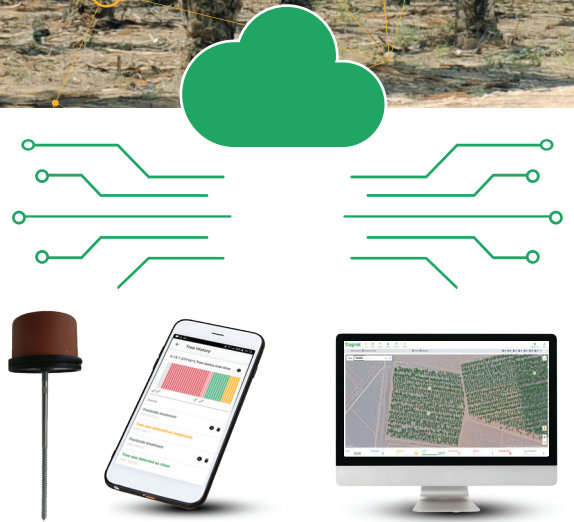

IoTtree[®]

Early Pest Detector

THE SMART TREE PROTECTOR

Save Your Trees

Reduce Spraying

Increase the Yield

A Low Energy Seismic Sensor , Highly Sensitive and Reliable (98%)
Prevents Tree Damage by Early Detection of Pest Infestations.

How Does It Work?

Detect

Highly sensitive sensors detect the slightest movement of pests inside the trees in the early larval stage

Analyze

Sophisticated AI algorithms process the data, filtering false alarms and validating pest activity

www.agrint.net

Agrint's IoTree[®] Solution

IoTree[®] - BLE TMesh

Online Plantation Management Platform
Based on Sensors to Save Trees
Receiving Alerts Anywhere, Anytime.

Provides fast, efficient and low-energy communication between sensors and the gateway. The gateway transmits the information directly to the end-user's app.

Detect pests at their larval stage & manage treatment on intuitive platform

Fast ROI

Reduce the labors and pesticide costs and increase total crop

Easy Deployment

One time plug-and-play installation suitable for all types and shapes of trees